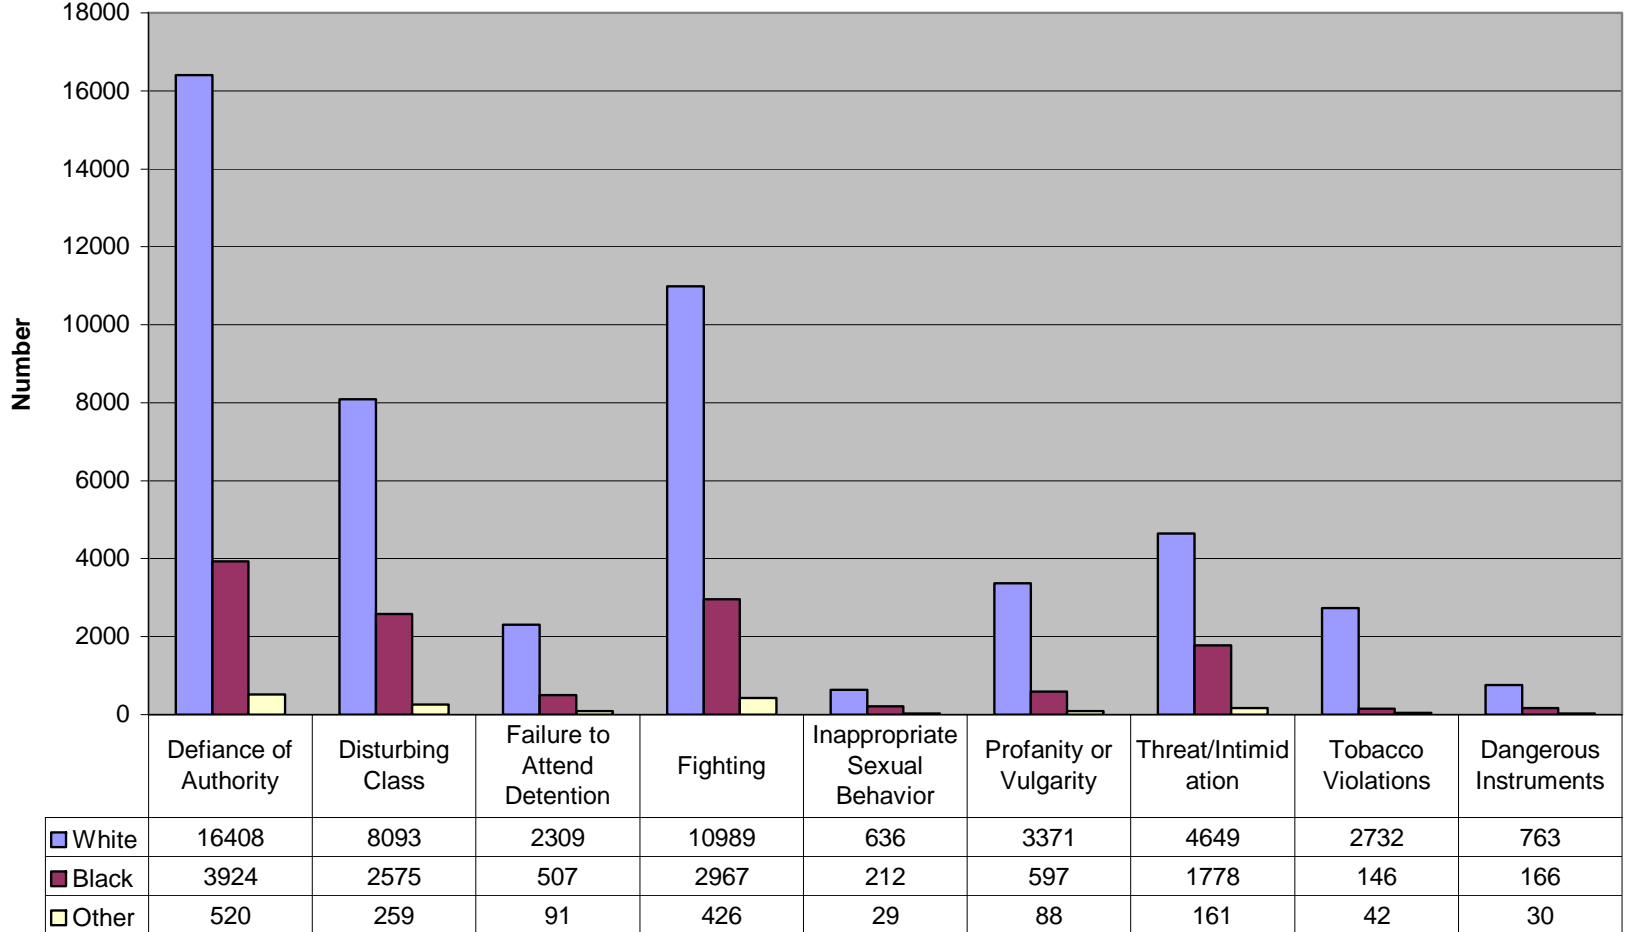

### Board Policy Violations Expulsions with Services

**Board Policy Violations Expulsions without Services**

### Board Policy Violations Corporal Punishments

Disciplinary Actions for Board Policy Violations by Gender 2003-2004

### Disciplinary Actions for Board Policy Violations by Race 2003-2004

Board Policy Violation

**Disciplinary Actions for Males for Board Policy Violations by Race 2003-2004**

**Board Policy Violation**

Disciplinary Actions for Female Board Policy Violations by Race 2003-2004