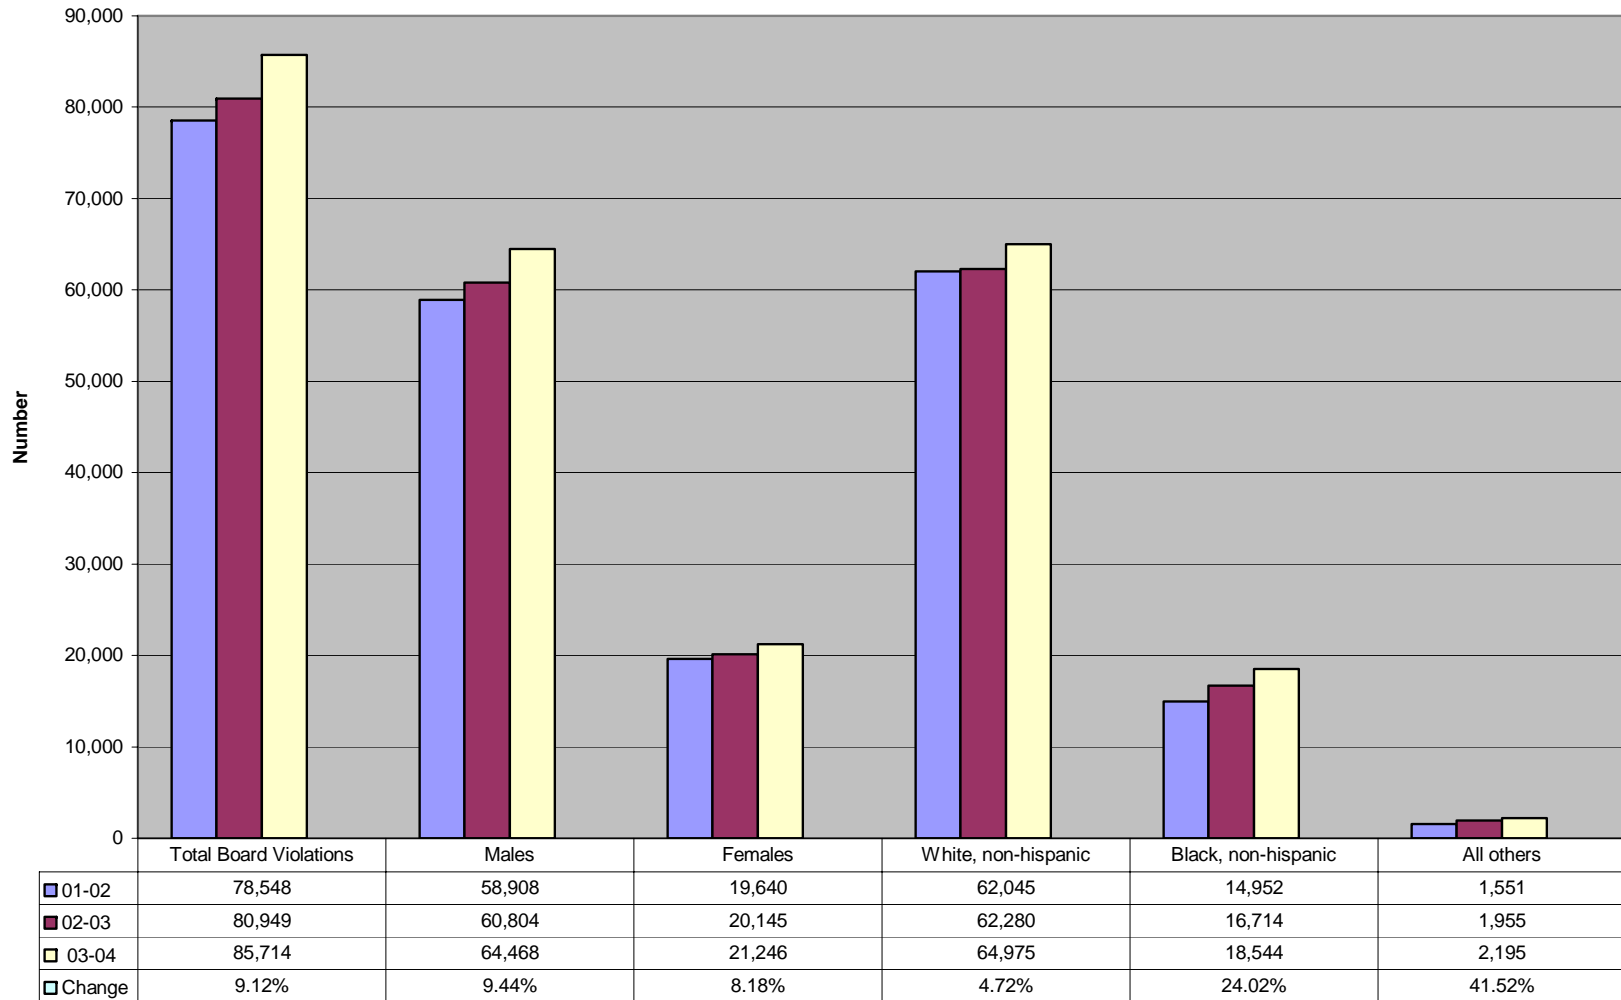

# APPENDIX B

### Board Policy Violations Out-of-School Suspensions

Total Disciplinary Actions for Board Policy Violations by Population Group

**Board Policy Violations Comparison of Disciplinary Actions**

**B3**

### Board Policy Violations Expulsions with Services

**Board Policy Violations Expulsions without Services**