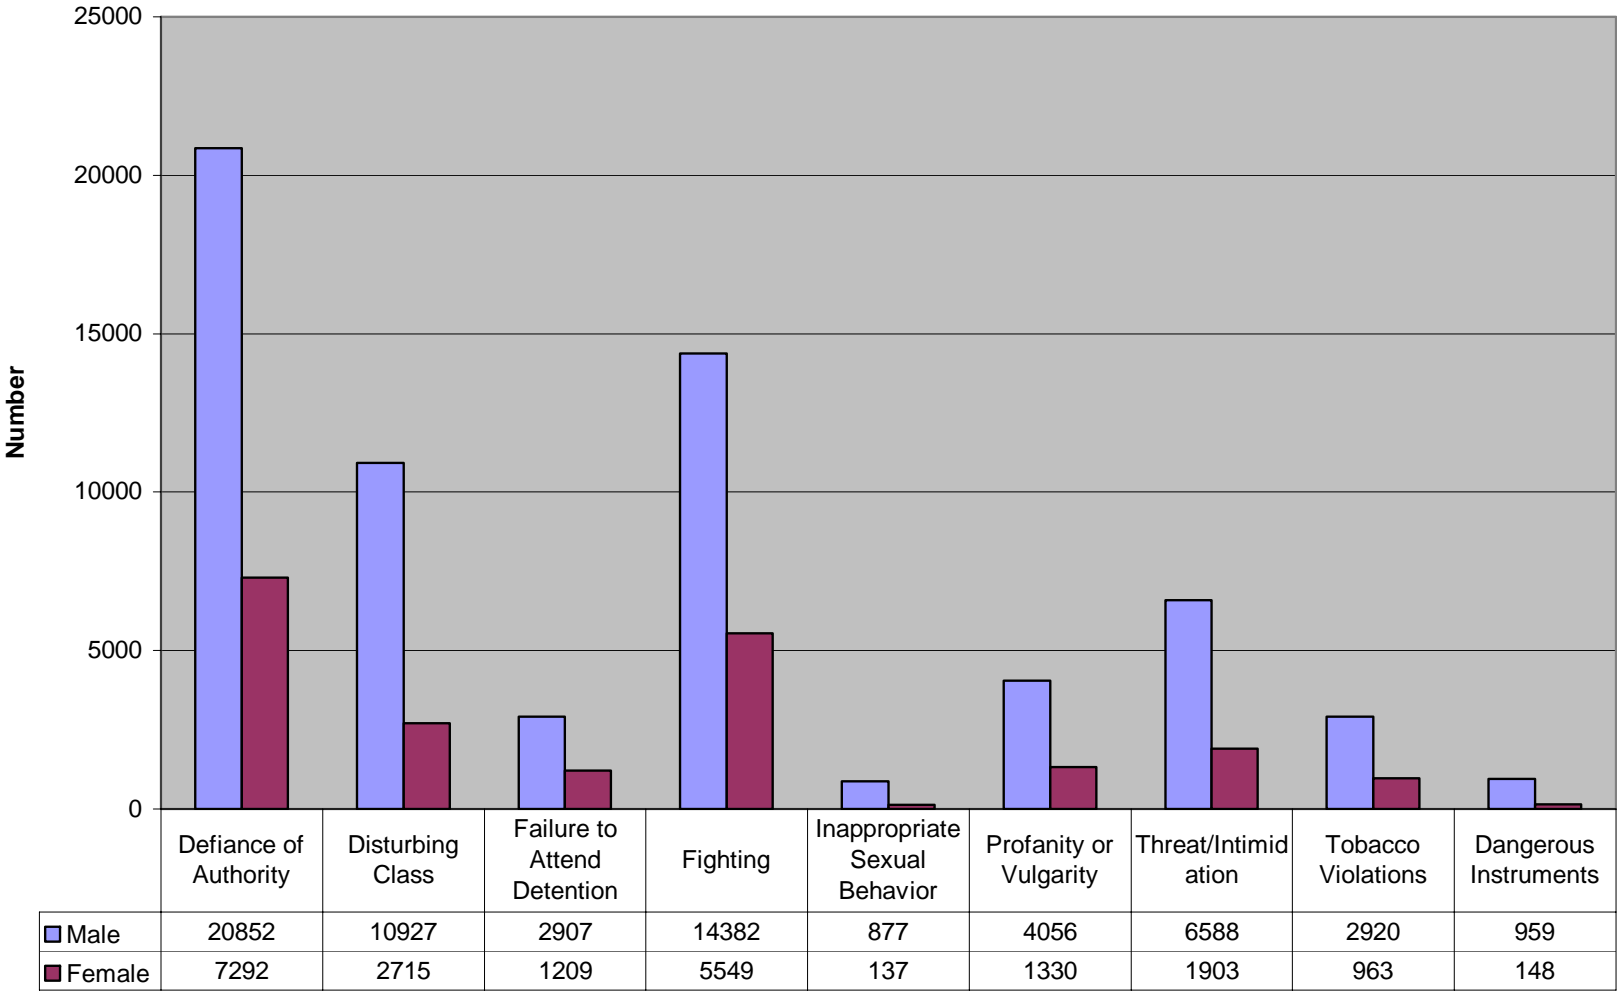

### Board Policy Violations Out-of-School Suspensions

### Board Policy Violations Expulsions with Services

**Board Policy Violations Expulsions without Services**

### Board Policy Violations Corporal Punishments

Disciplinary Actions for Board Policy Violations by Gender 2003-2004

### Disciplinary Actions for Board Policy Violations by Race 2003-2004

Board Policy Violation

**Disciplinary Actions for Males for Board Policy Violations by Race 2003-2004**

**Board Policy Violation**

Disciplinary Actions for Female Board Policy Violations by Race 2003-2004