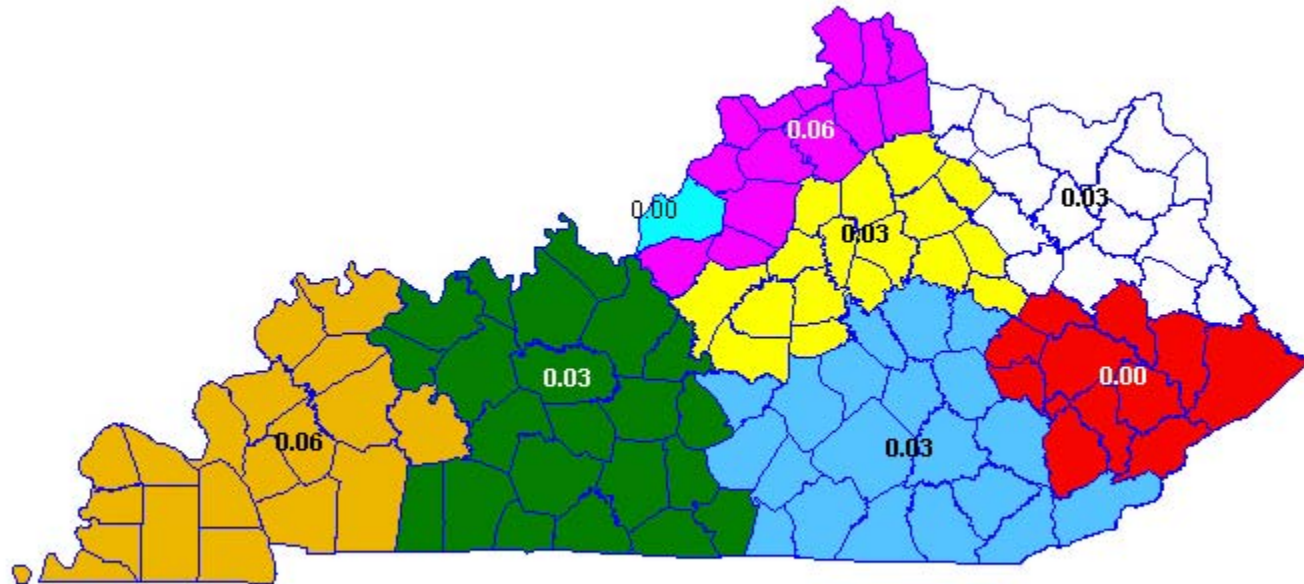

# Appendix E

**Expulsion (with or without services) for Law Violations:  
Regional Rate per 100 Students  
2004-2005 School Year**

**Statewide Rate = .033**

### Suspensions for Law Violations: Regional Rate per 100 Students 2004-2005 School Year

Statewide Rate = .81

**Expulsions (with and without services) for Board Violations:  
Regional Rate per 100 Students  
2004-2005 School Year**

**Statewide Rate = .03**

**Suspensions for Board Violations:  
Regional Rate per 100 Students  
2004-2005 School Year**

**Statewide Rate = 12.54**

**Corporal Punishments for Board Violations:  
Regional Rate per 100 Students  
2004-2005 School Year**