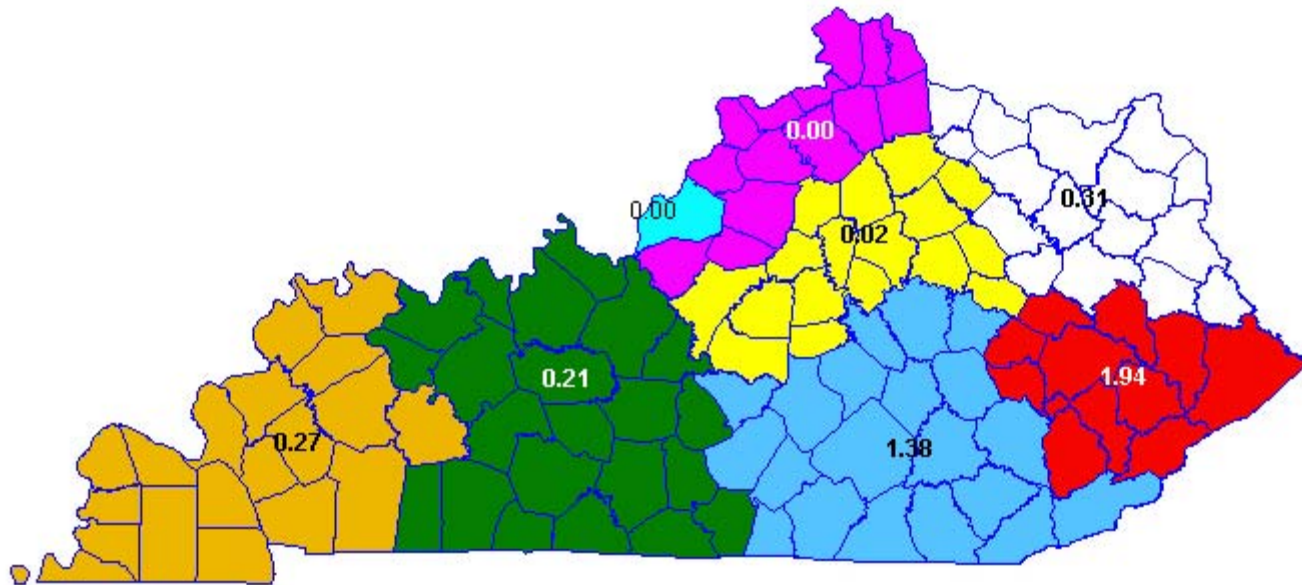

# Appendix E

**Expulsion (with or without services) for Law Violations:  
Regional Rate per 100 Students  
2004-2005 School Year**

**Statewide Rate = .033**

### Suspensions for Law Violations: Regional Rate per 100 Students 2004-2005 School Year

Statewide Rate = .81

**Expulsions (with and without services) for Board Violations:  
Regional Rate per 100 Students  
2004-2005 School Year**

**Statewide Rate = .03**

**Suspensions for Board Violations:  
Regional Rate per 100 Students  
2004-2005 School Year**

**Statewide Rate = 12.54**

**Corporal Punishments for Board Violations:  
Regional Rate per 100 Students  
2004-2005 School Year**

**Statewide Rate = .48**