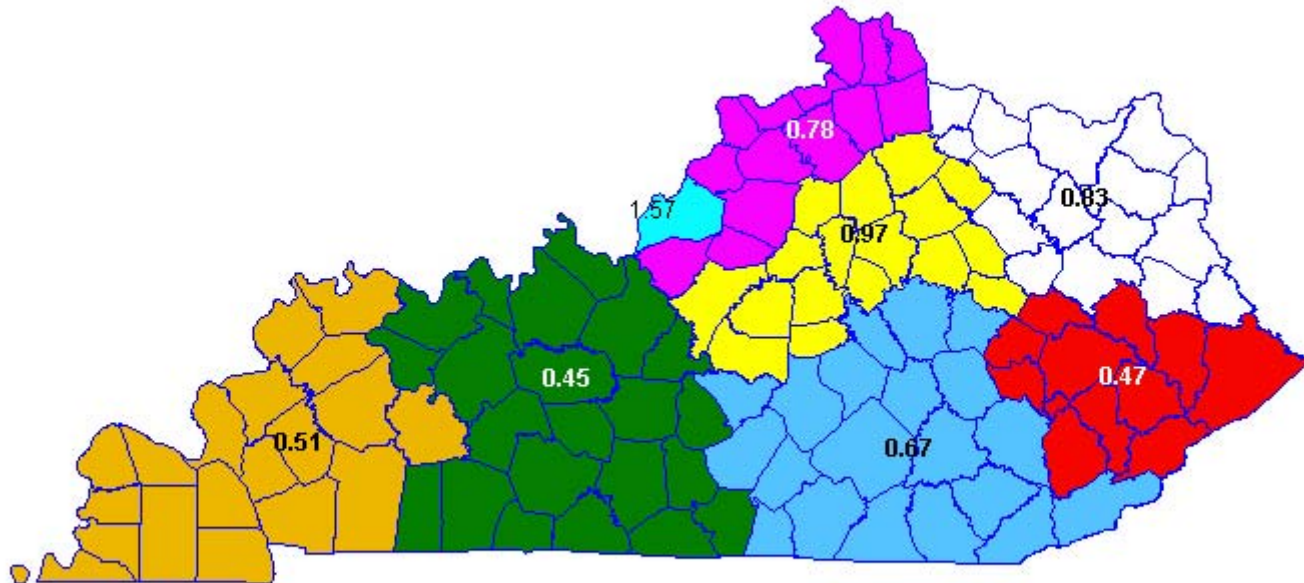

# Appendix E

**Expulsion (with or without services) for Law Violations:  
Regional Rate per 100 Students  
2004-2005 School Year**

**Statewide Rate = .033**

### Suspensions for Law Violations: Regional Rate per 100 Students 2004-2005 School Year

Statewide Rate = .81

**Expulsions (with and without services) for Board Violations:  
Regional Rate per 100 Students  
2004-2005 School Year**

**Statewide Rate = .03**

**Suspensions for Board Violations:  
Regional Rate per 100 Students  
2004-2005 School Year**

**Statewide Rate = 12.54**

**Corporal Punishments for Board Violations:  
Regional Rate per 100 Students  
2004-2005 School Year**

**Statewide Rate = .48**