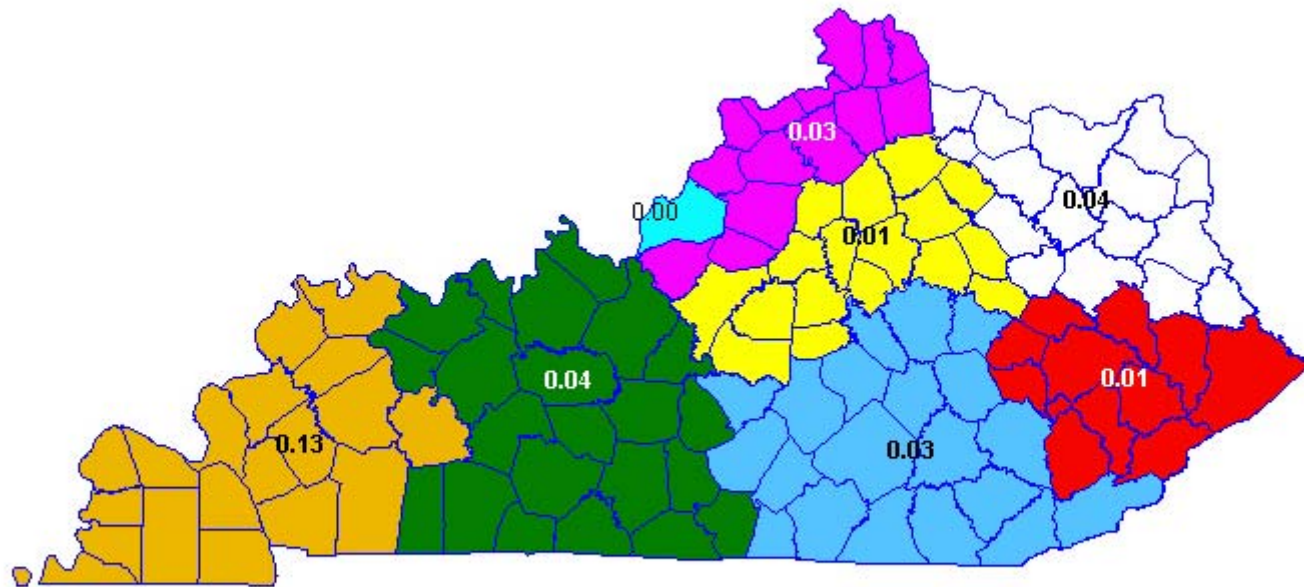

# Appendix E

**Expulsion (with or without services) for Law Violations:  
Regional Rate per 100 Students  
2004-2005 School Year**

**Statewide Rate = .033**

### Suspensions for Law Violations: Regional Rate per 100 Students 2004-2005 School Year

Statewide Rate = .81

**Expulsions (with and without services) for Board Violations:  
Regional Rate per 100 Students  
2004-2005 School Year**

**Statewide Rate = .03**

**Suspensions for Board Violations:  
Regional Rate per 100 Students  
2004-2005 School Year**

**Statewide Rate = 12.54**

**Corporal Punishments for Board Violations:  
Regional Rate per 100 Students  
2004-2005 School Year**

**Statewide Rate = .48**