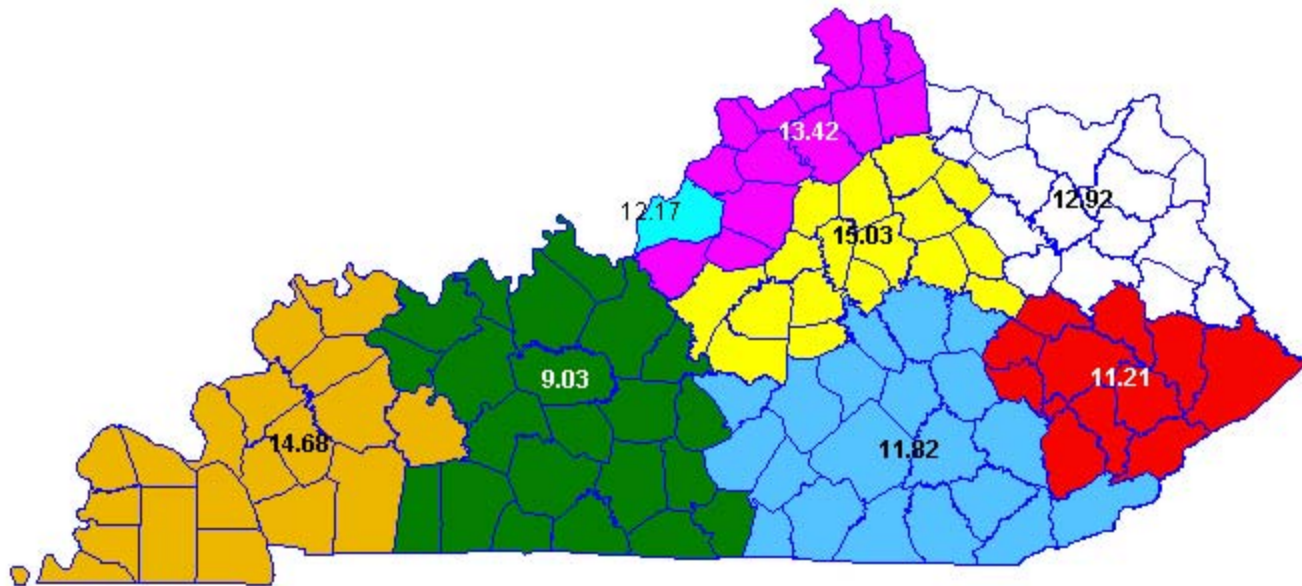

# Appendix E

**Expulsion (with or without services) for Law Violations:  
Regional Rate per 100 Students  
2004-2005 School Year**

**Statewide Rate = .033**

### Suspensions for Law Violations: Regional Rate per 100 Students 2004-2005 School Year

Statewide Rate = .81

**Expulsions (with and without services) for Board Violations:  
Regional Rate per 100 Students  
2004-2005 School Year**

**Statewide Rate = .03**

**Suspensions for Board Violations:  
Regional Rate per 100 Students  
2004-2005 School Year**

**Statewide Rate = 12.54**

**Corporal Punishments for Board Violations:  
Regional Rate per 100 Students  
2004-2005 School Year**

**Statewide Rate = .48**