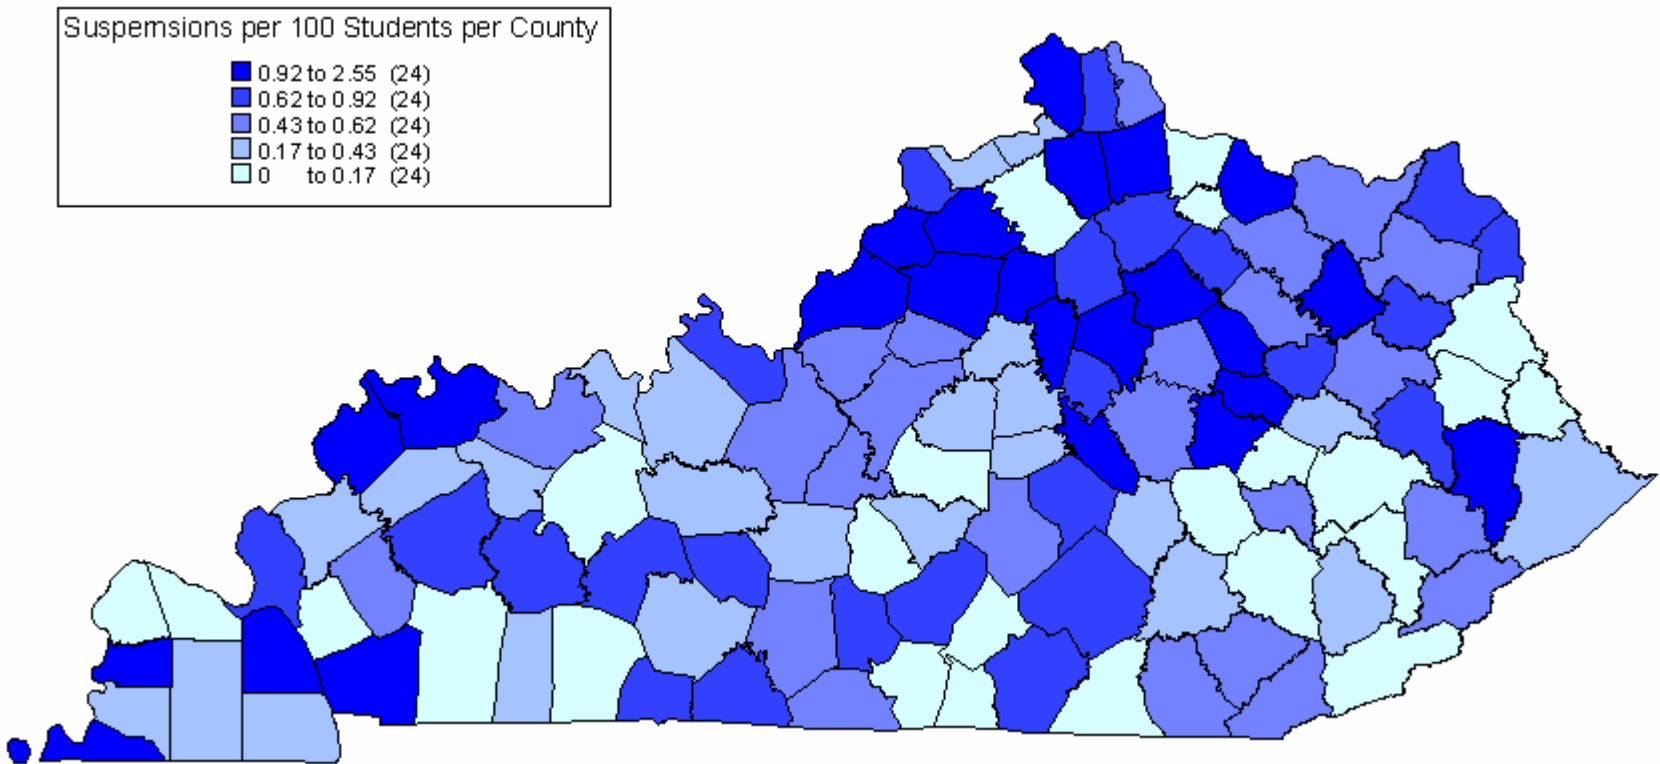

Suspensions for Law Violations Rates per 100 Students 2005-2006 School Year