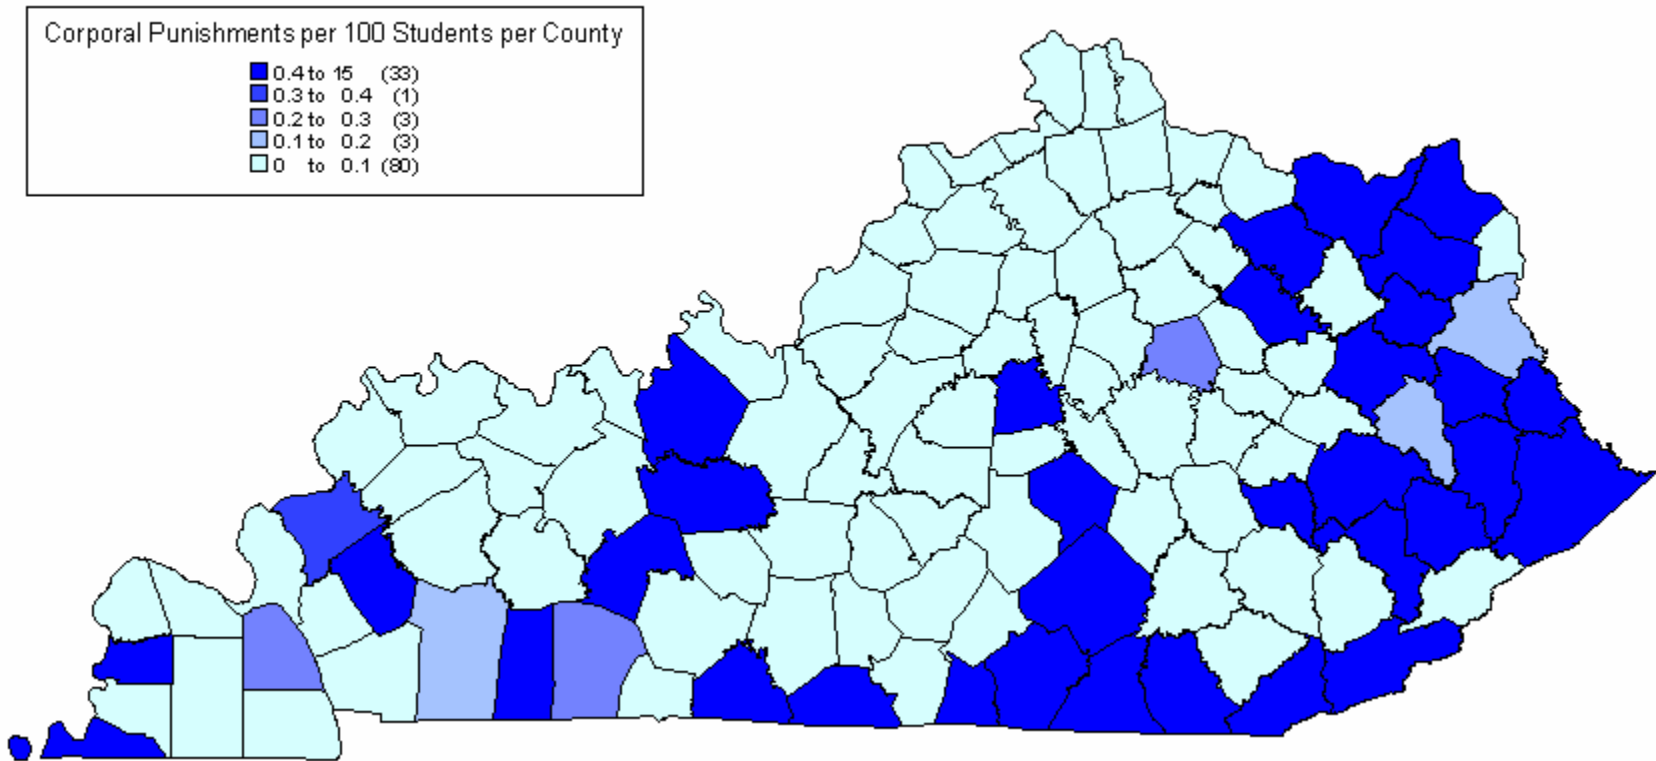

Corporal Punishments for Violations of School Board Policy Rates per 100 Students 2005-2006 School Year