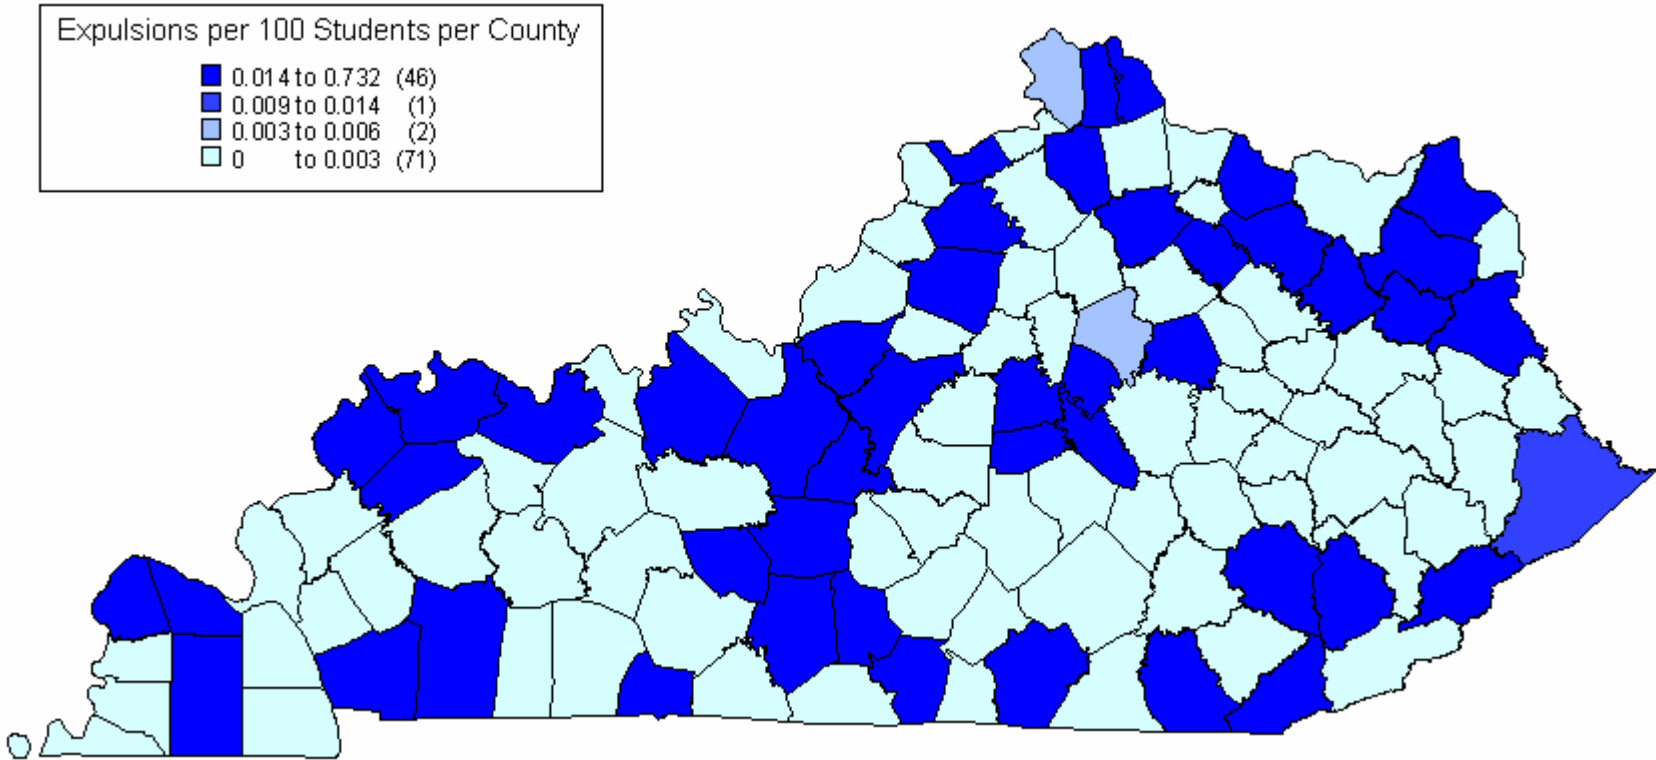

Expulsions (with and without services) for Law Violations Rates per 100 Students 2005-2006 School Year