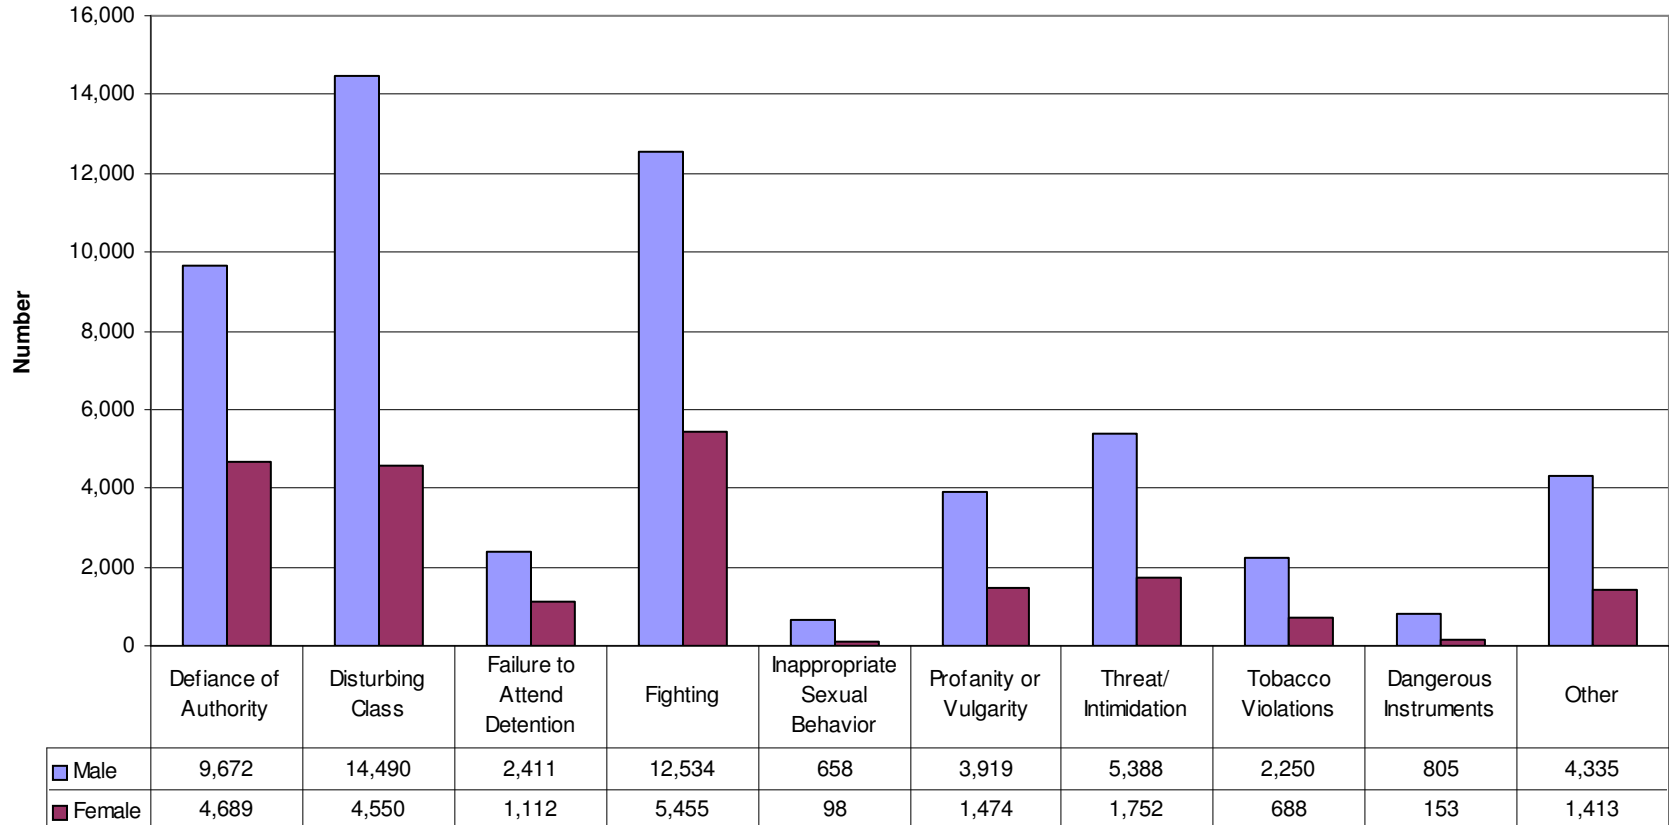

B4

Disciplinary Actions for Board Violations - Total

B5

Total Disciplinary Actions for Board Policy Violations by Population Group

**Board Policy Violations Comparison of Disciplinary Actions**

Board Policy Violations Out-of-School Suspensions

B8

Board Policy Violations Expulsions with Service

B9

Board Policy Violations Expulsions without Services

B10

**Board Policy Violations Corporal Punishments**

**B11**

Disciplinary Actions for Board Policy Violations by Gender 2006-2007

Disciplinary Actions for Board Policy Violations by Race 2005-2006

Disciplinary Actions for Males for Board Policy Violations by Race 2006-2007

Disciplinary Actions for Females for Board Policy Violations 2006-2007