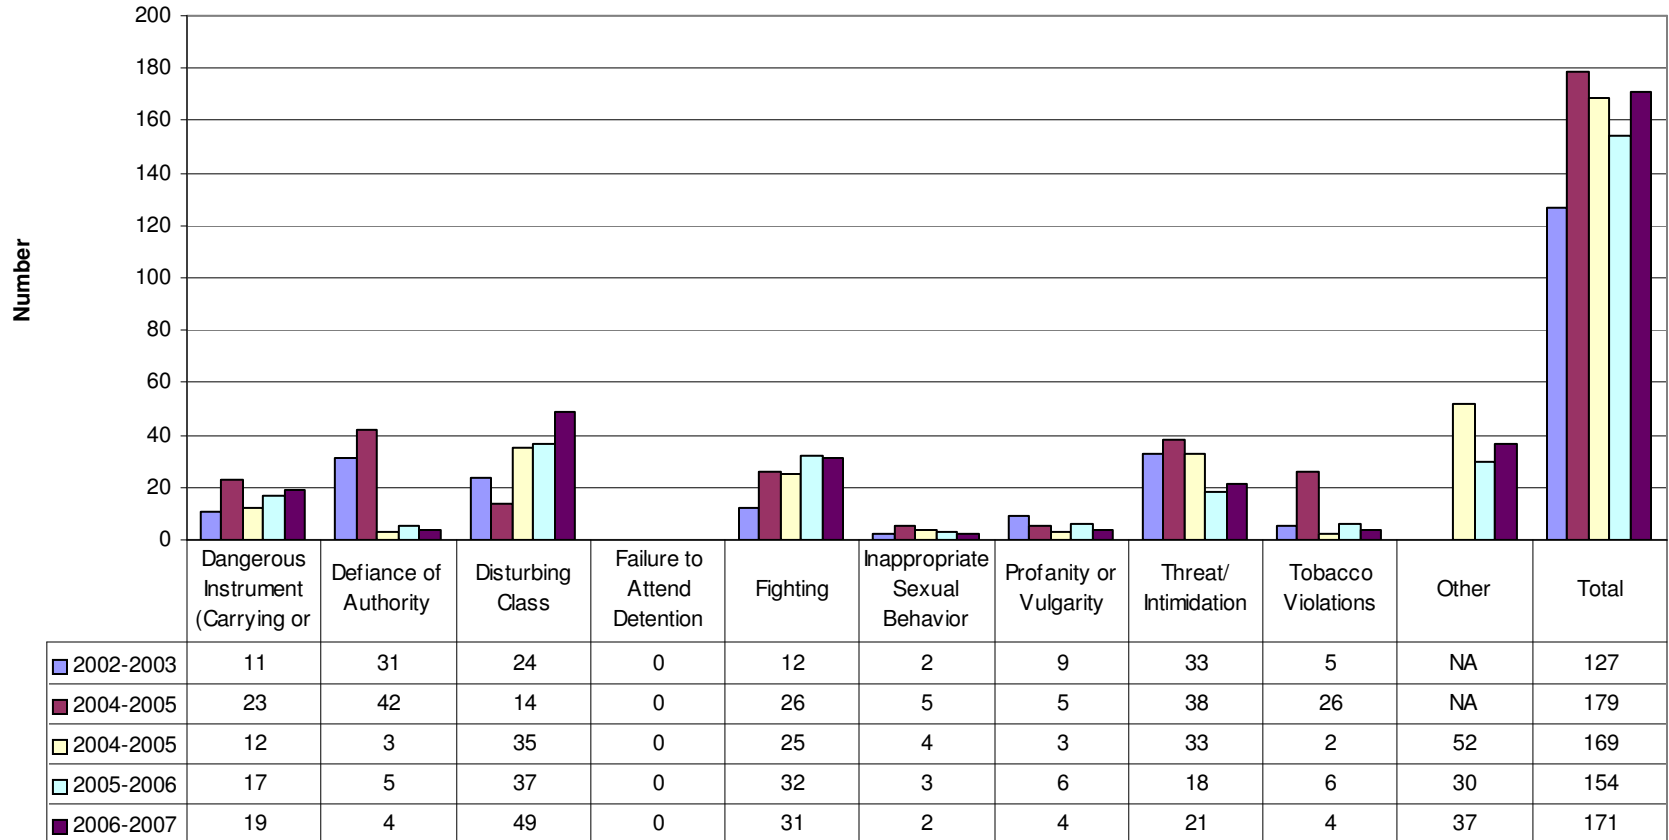

## **Additional Board Violation Charts**

### Rate of Total Disciplinary Actions for Board Violations

B1

Rate of Disciplinary Actions for Board Violations by Category

B2

Rate of Board Policy Violations Comparison of Disciplinary Actions

B3

Rate of Board Violations by Population Group

B4

Disciplinary Actions for Board Violations - Total

B5

Total Disciplinary Actions for Board Policy Violations by Population Group

**Board Policy Violations Comparison of Disciplinary Actions**

Board Policy Violations Out-of-School Suspensions

B8

Board Policy Violations Expulsions with Service

B9

Board Policy Violations Expulsions without Services

B10

**Board Policy Violations Corporal Punishments**

**B11**

Disciplinary Actions for Board Policy Violations by Gender 2006-2007