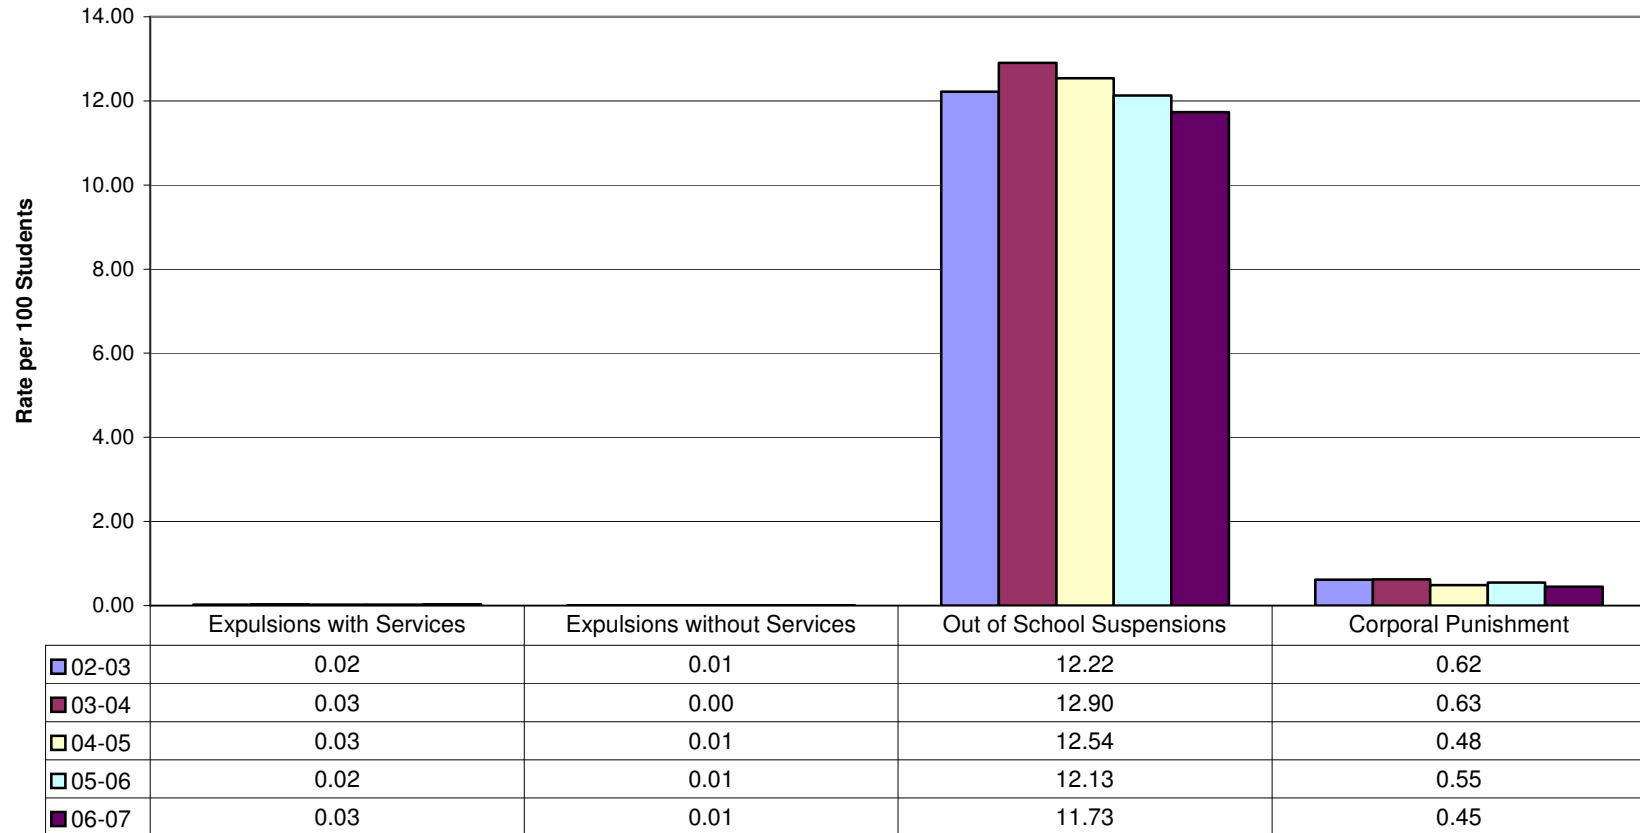

## **Additional Board Violation Charts**

### Rate of Total Disciplinary Actions for Board Violations

B1

Rate of Disciplinary Actions for Board Violations by Category

B2

Rate of Board Policy Violations Comparison of Disciplinary Actions

B3

Rate of Board Violations by Population Group

B4

Disciplinary Actions for Board Violations - Total

B5

Total Disciplinary Actions for Board Policy Violations by Population Group

**Board Policy Violations Comparison of Disciplinary Actions**

Board Policy Violations Out-of-School Suspensions