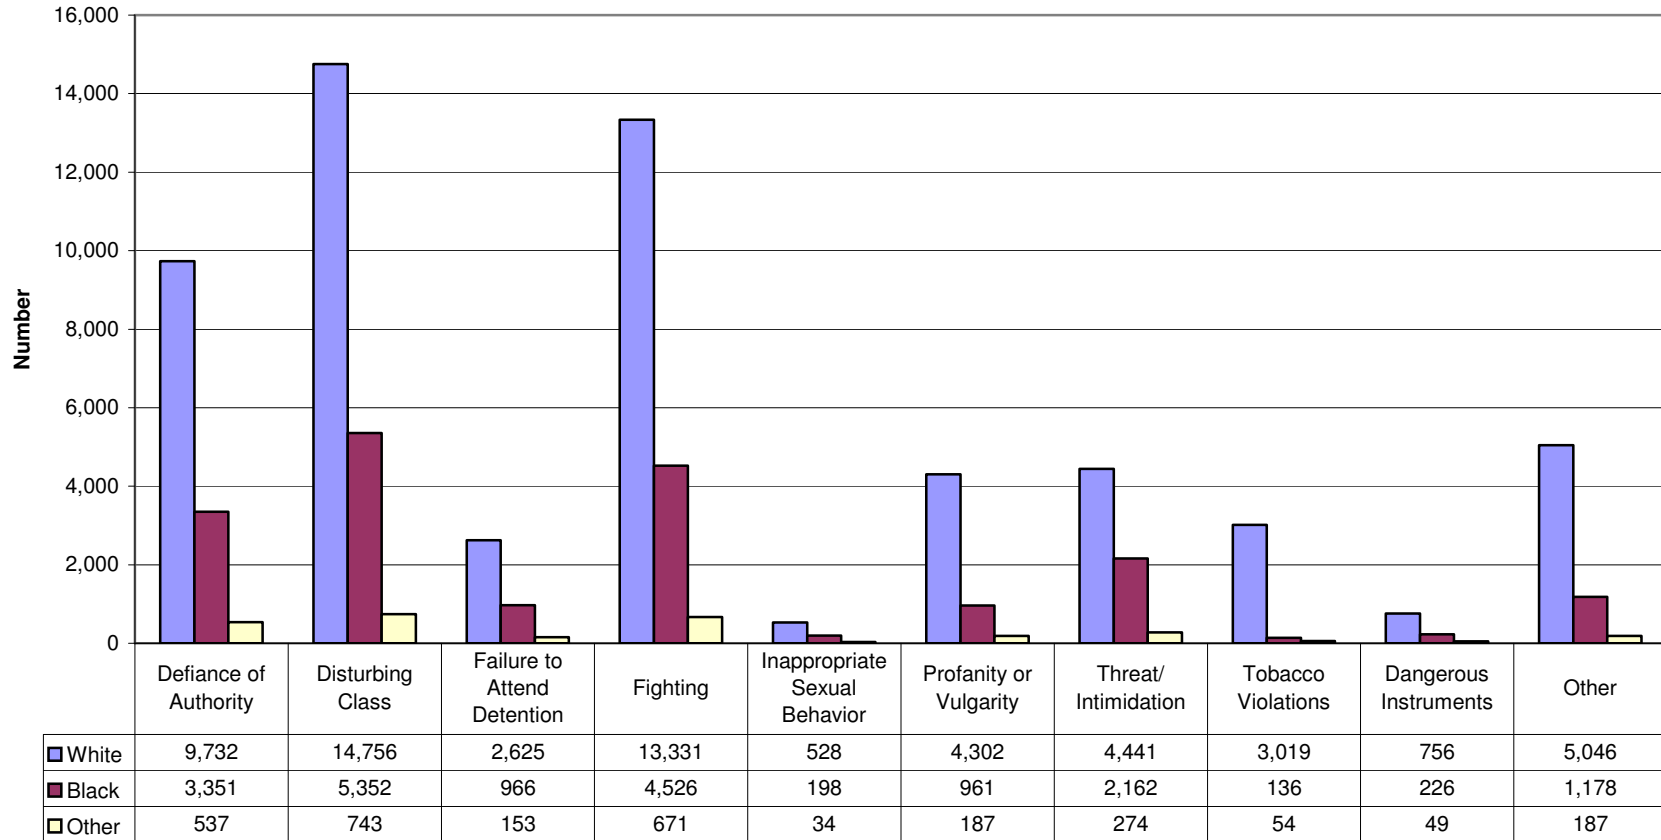

B4

Disciplinary Actions for Board Violations - Total

B5

Total Disciplinary Actions for Board Policy Violations by Population Group

**Board Policy Violations Comparison of Disciplinary Actions**

Board Policy Violations Out-of-School Suspensions

B8

Board Policy Violations Expulsions with Service

B9

Board Policy Violations Expulsions without Services

B10

**Board Policy Violations Corporal Punishments**

**B11**

Disciplinary Actions for Board Policy Violations by Gender 2006-2007

Disciplinary Actions for Board Policy Violations by Race 2005-2006

Disciplinary Actions for Males for Board Policy Violations by Race 2006-2007

Disciplinary Actions for Females for Board Policy Violations 2006-2007