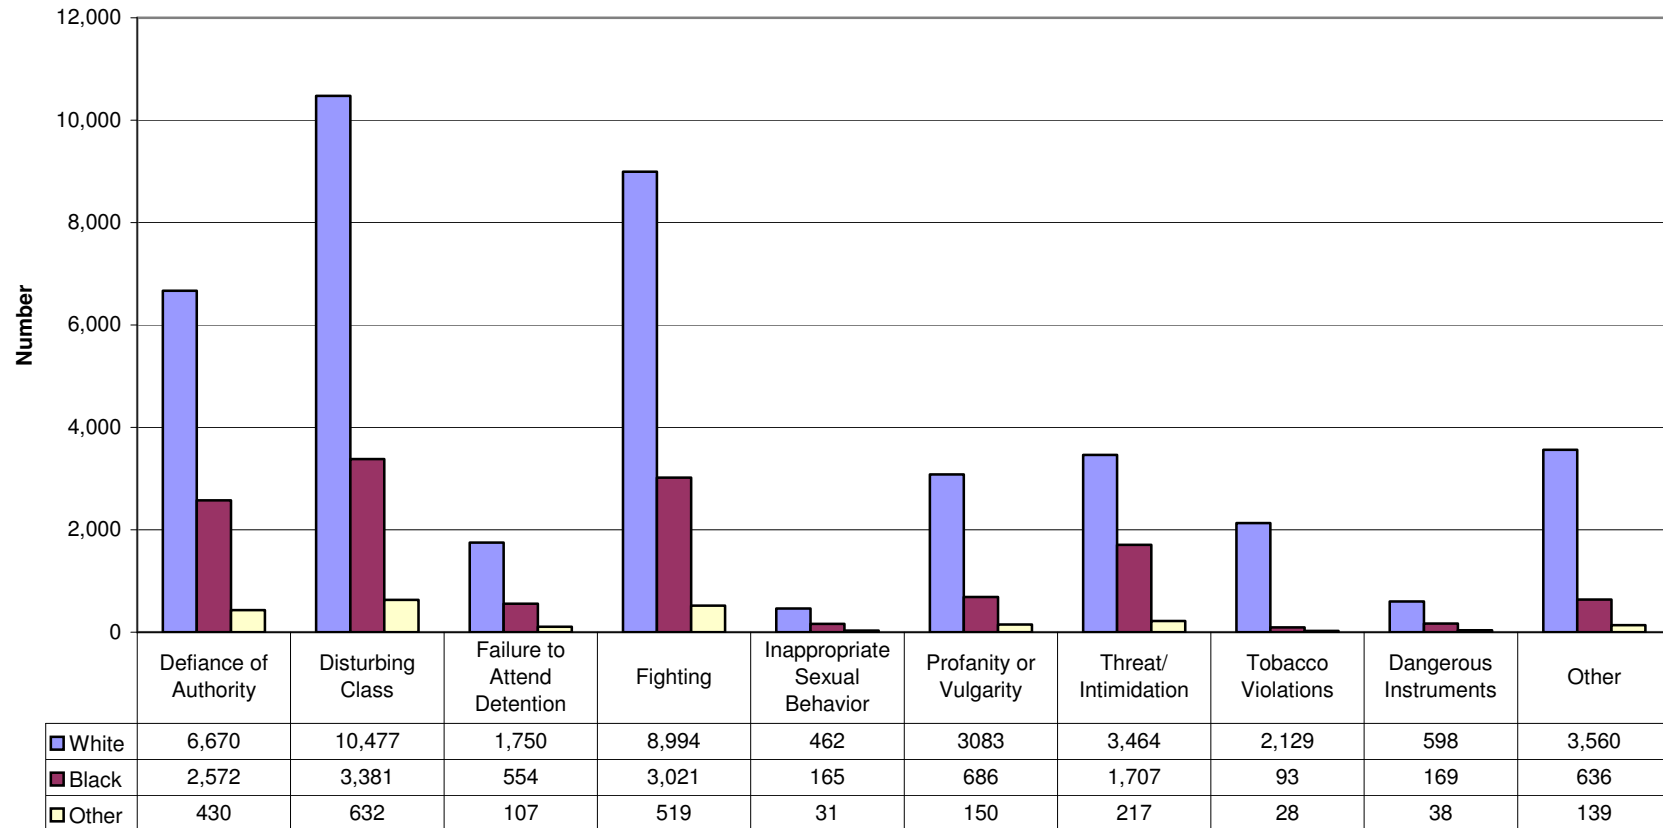

B4

Disciplinary Actions for Board Violations - Total

B5

Total Disciplinary Actions for Board Policy Violations by Population Group

**Board Policy Violations Comparison of Disciplinary Actions**

Board Policy Violations Out-of-School Suspensions

B8

Board Policy Violations Expulsions with Service

B9

Board Policy Violations Expulsions without Services

B10

**Board Policy Violations Corporal Punishments**

**B11**

Disciplinary Actions for Board Policy Violations by Gender 2006-2007

Disciplinary Actions for Board Policy Violations by Race 2005-2006

Disciplinary Actions for Males for Board Policy Violations by Race 2006-2007

Disciplinary Actions for Females for Board Policy Violations 2006-2007