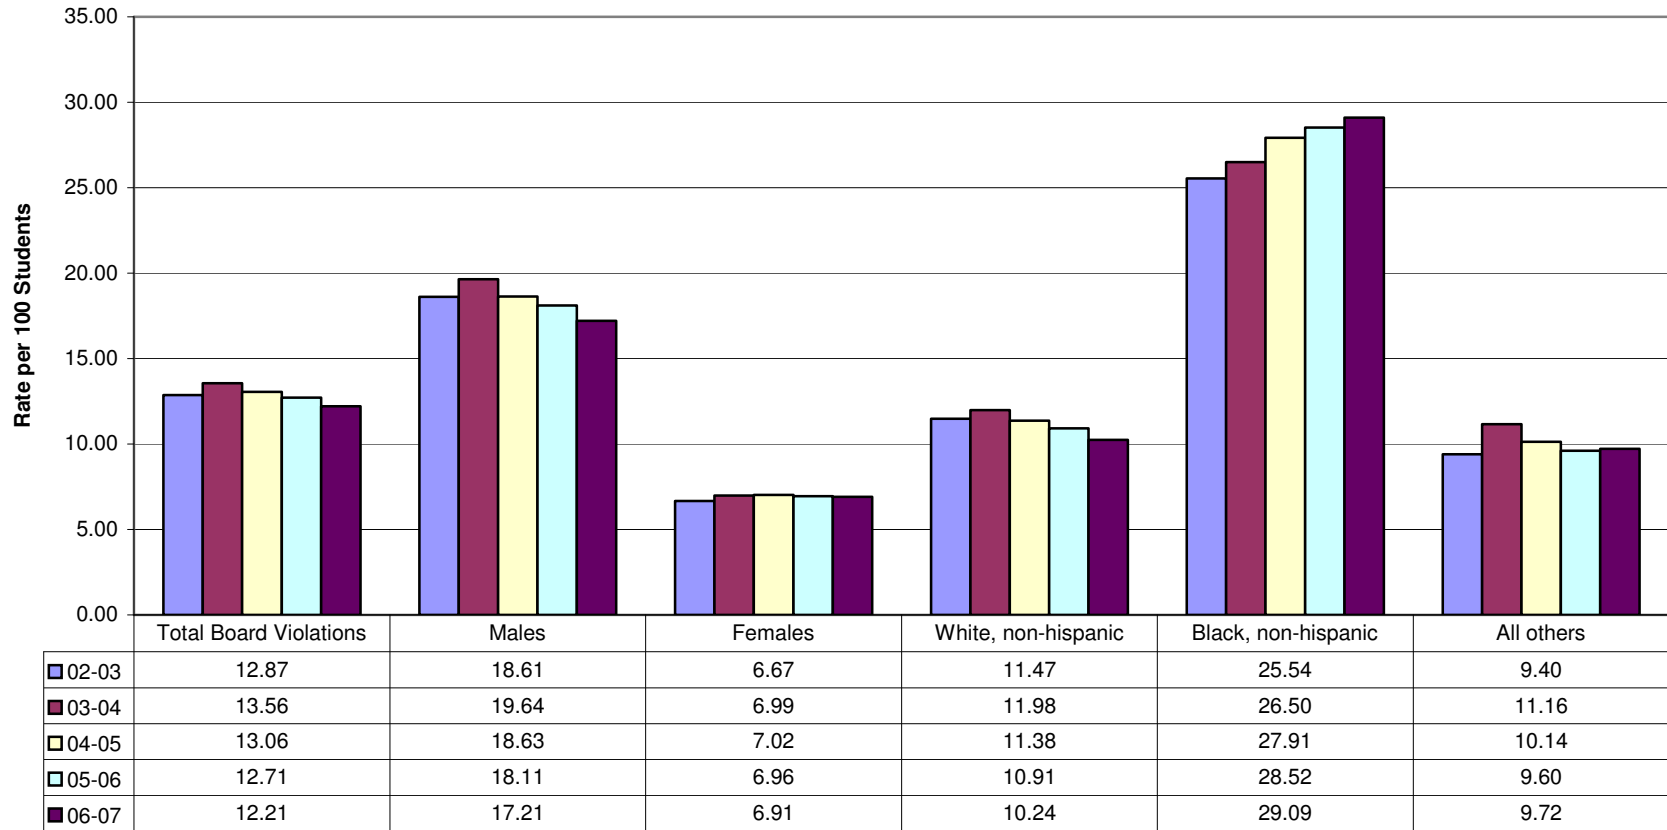

## **Additional Board Violation Charts**

### Rate of Total Disciplinary Actions for Board Violations

B1

Rate of Disciplinary Actions for Board Violations by Category

B2

Rate of Board Policy Violations Comparison of Disciplinary Actions

B3

Rate of Board Violations by Population Group

B4

Disciplinary Actions for Board Violations - Total

B5

Total Disciplinary Actions for Board Policy Violations by Population Group

**Board Policy Violations Comparison of Disciplinary Actions**

Board Policy Violations Out-of-School Suspensions