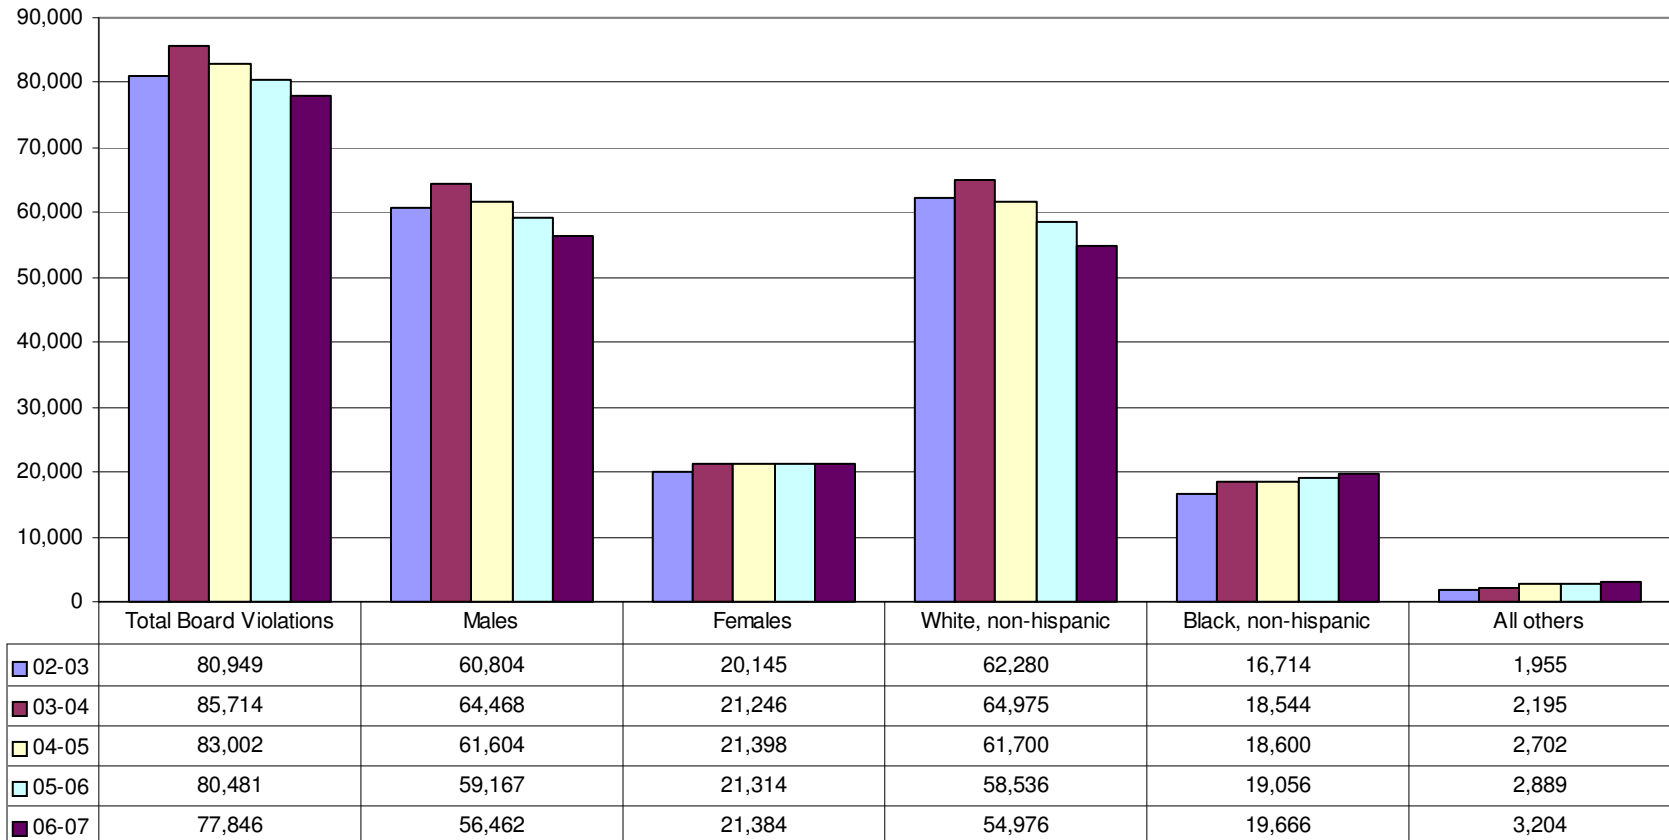

## **Additional Board Violation Charts**

### Rate of Total Disciplinary Actions for Board Violations

B1

Rate of Disciplinary Actions for Board Violations by Category

B2

Rate of Board Policy Violations Comparison of Disciplinary Actions

B3

Rate of Board Violations by Population Group

B4

Disciplinary Actions for Board Violations - Total

B5

Total Disciplinary Actions for Board Policy Violations by Population Group

**Board Policy Violations Comparison of Disciplinary Actions**

Board Policy Violations Out-of-School Suspensions

Disciplinary Actions for Board Policy Violations by Race 2005-2006

Disciplinary Actions for Males for Board Policy Violations by Race 2006-2007

Disciplinary Actions for Females for Board Policy Violations 2006-2007