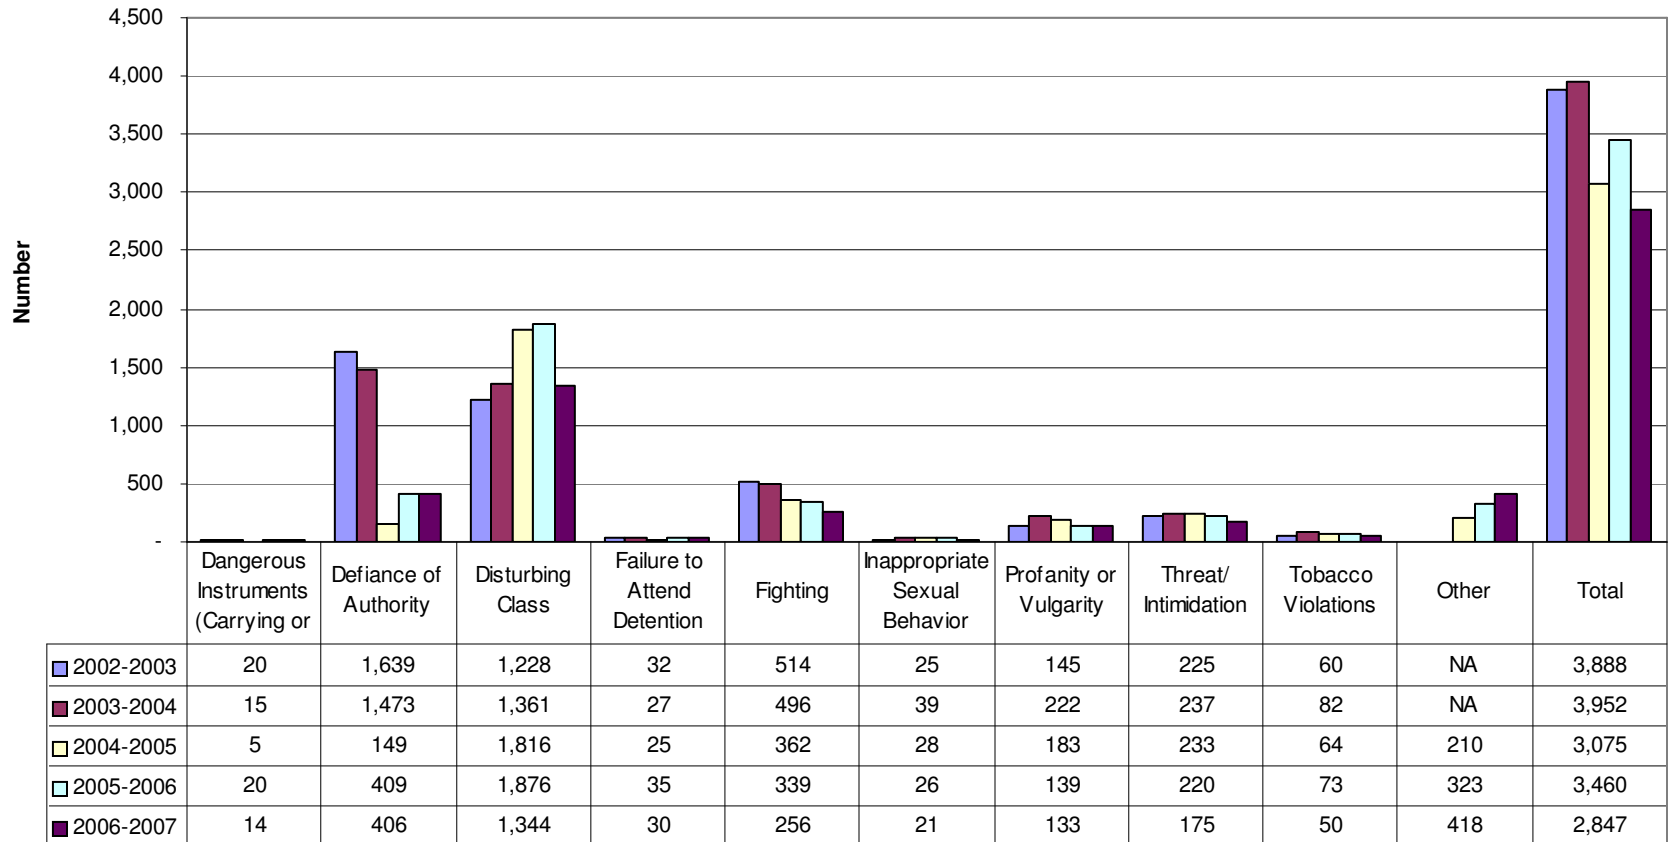

B4

Disciplinary Actions for Board Violations - Total

B5

Total Disciplinary Actions for Board Policy Violations by Population Group

**Board Policy Violations Comparison of Disciplinary Actions**

Board Policy Violations Out-of-School Suspensions

B8

Board Policy Violations Expulsions with Service

B9

Board Policy Violations Expulsions without Services

B10

**Board Policy Violations Corporal Punishments**

**B11**

Disciplinary Actions for Board Policy Violations by Gender 2006-2007

Disciplinary Actions for Board Policy Violations by Race 2005-2006

Disciplinary Actions for Males for Board Policy Violations by Race 2006-2007

Disciplinary Actions for Females for Board Policy Violations 2006-2007