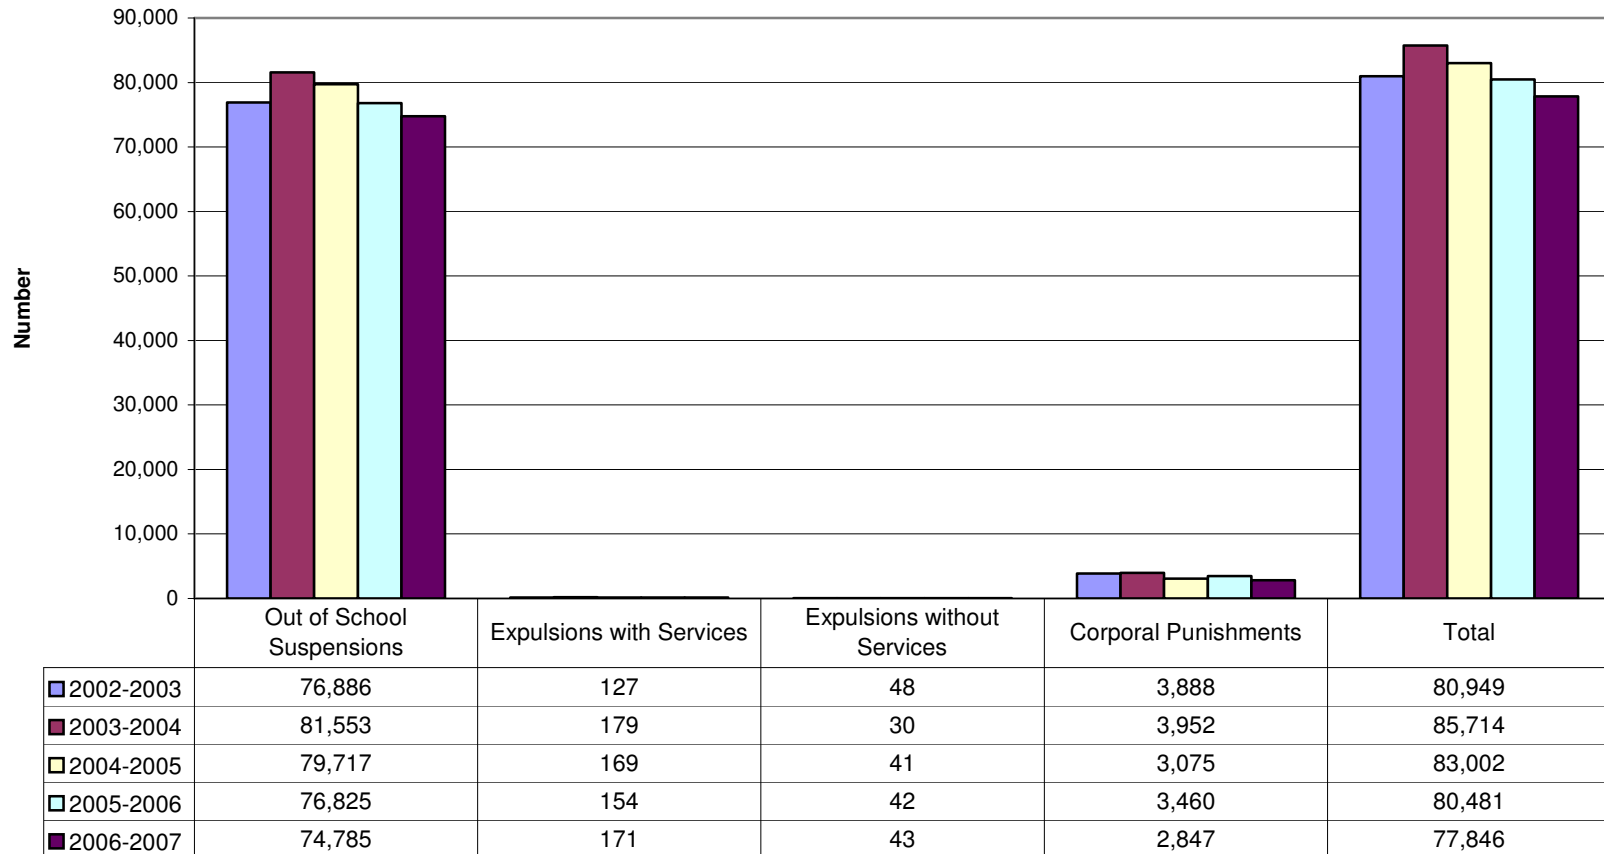

### Rate of Total Disciplinary Actions for Board Violations

B1

Rate of Disciplinary Actions for Board Violations by Category

B2

Rate of Board Policy Violations Comparison of Disciplinary Actions

B3

Rate of Board Violations by Population Group

B4

Disciplinary Actions for Board Violations - Total

B5

Total Disciplinary Actions for Board Policy Violations by Population Group

**Board Policy Violations Comparison of Disciplinary Actions**

Board Policy Violations Out-of-School Suspensions

B8

Board Policy Violations Expulsions with Service

B9

Board Policy Violations Expulsions without Services

B10

**Board Policy Violations Corporal Punishments**

**B11**

Disciplinary Actions for Board Policy Violations by Gender 2006-2007