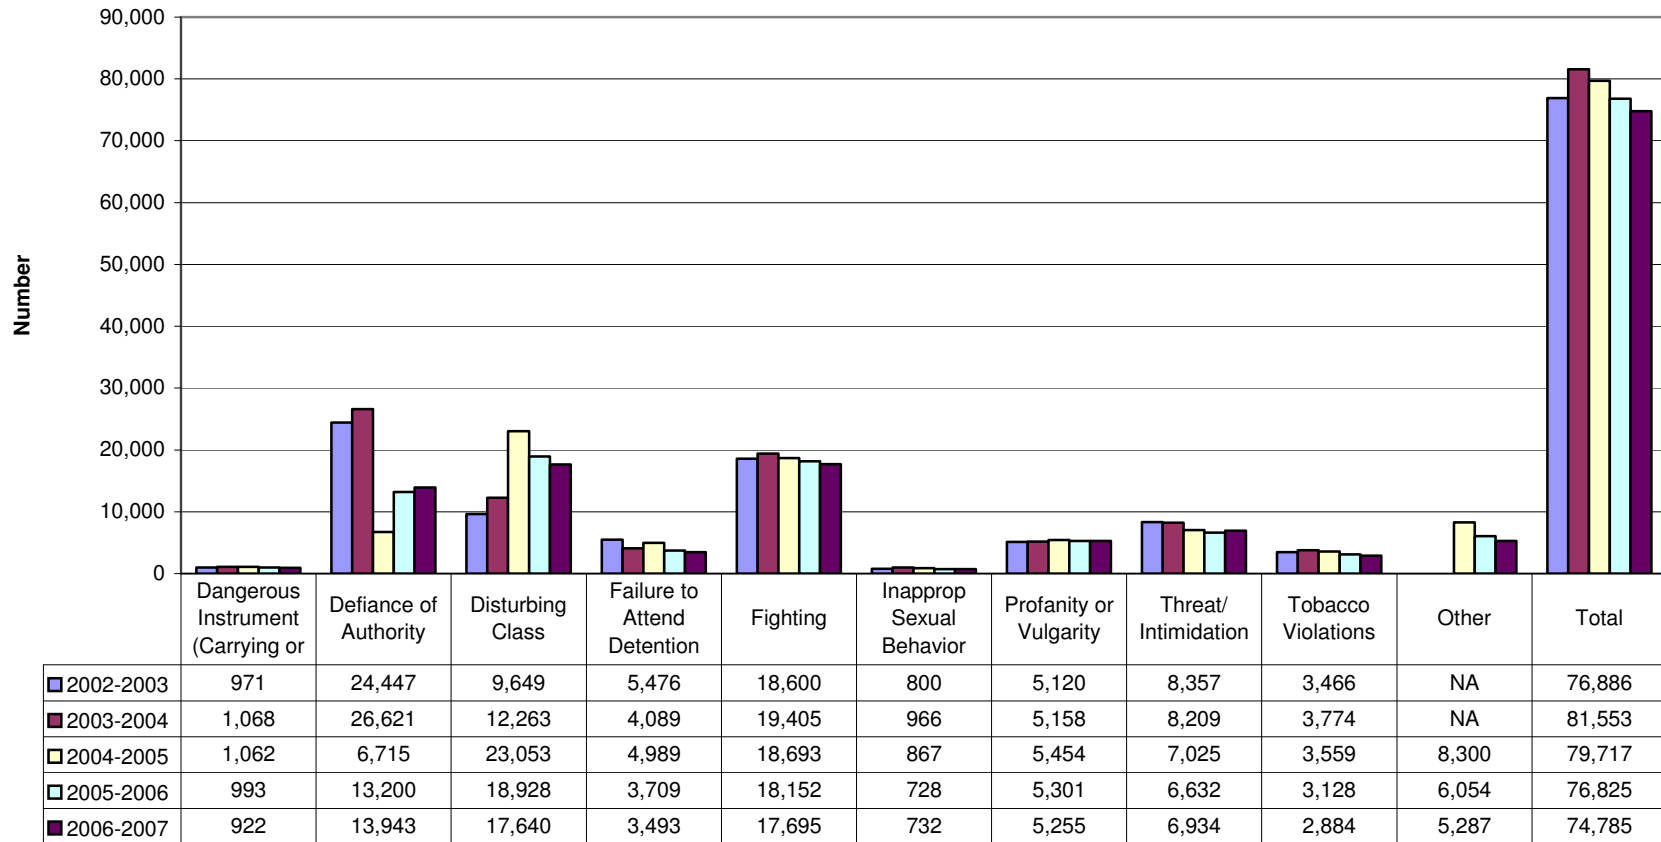

## **Additional Board Violation Charts**

### Rate of Total Disciplinary Actions for Board Violations

B1

Rate of Disciplinary Actions for Board Violations by Category

B2

Rate of Board Policy Violations Comparison of Disciplinary Actions

B3

Rate of Board Violations by Population Group

B4

Disciplinary Actions for Board Violations - Total

B5

Total Disciplinary Actions for Board Policy Violations by Population Group

**Board Policy Violations Comparison of Disciplinary Actions**

Board Policy Violations Out-of-School Suspensions

B8

Board Policy Violations Expulsions with Service

B9

Board Policy Violations Expulsions without Services

B10

**Board Policy Violations Corporal Punishments**

**B11**

Disciplinary Actions for Board Policy Violations by Gender 2006-2007