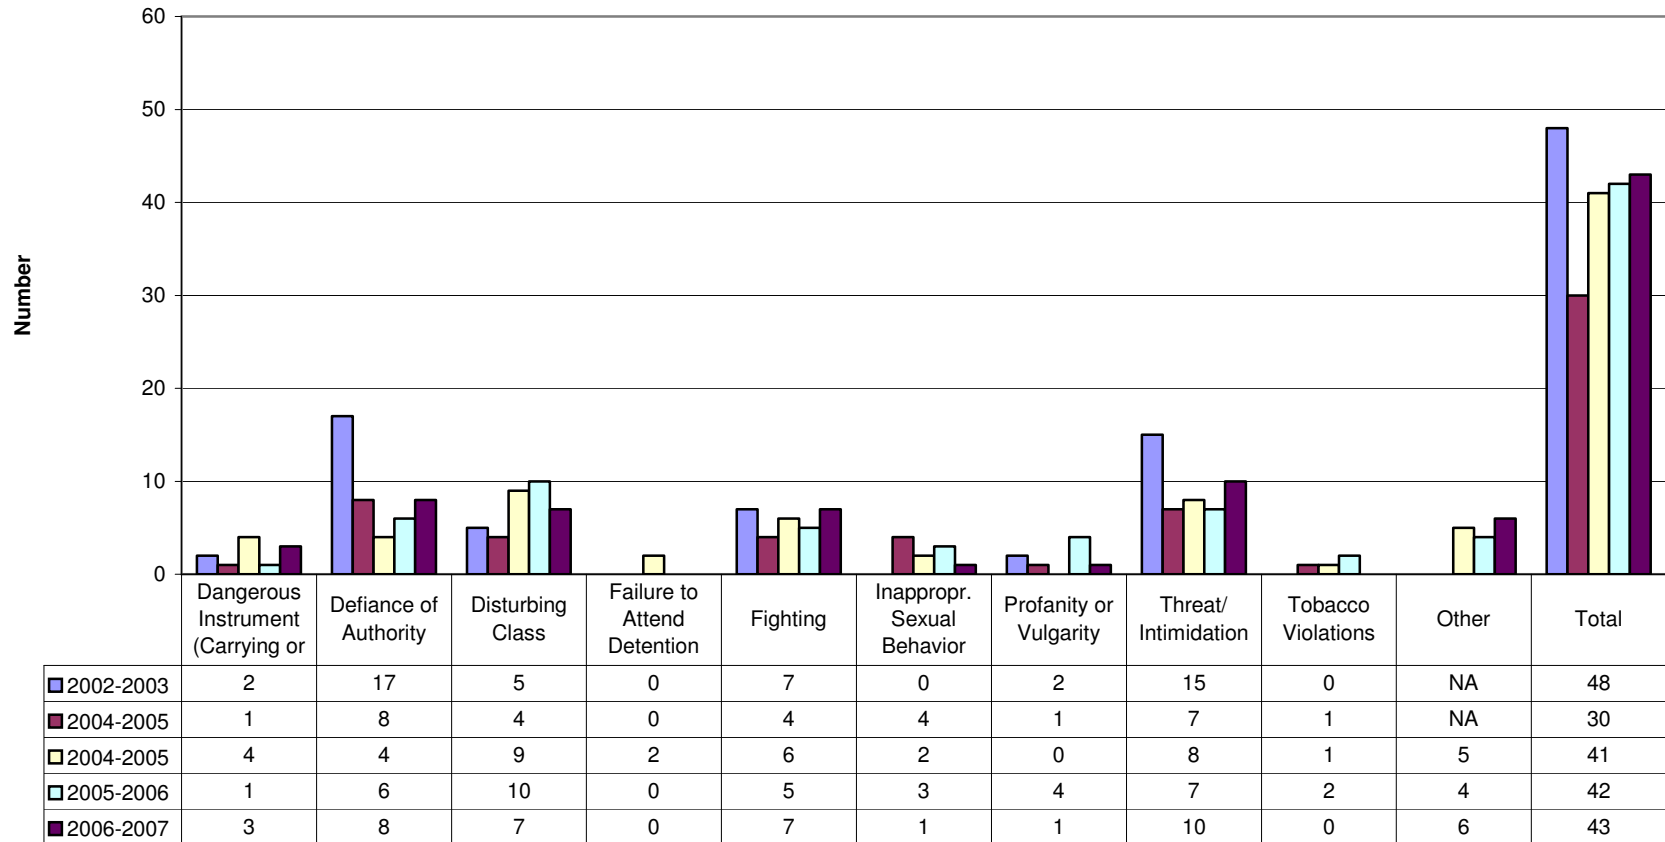

### Rate of Total Disciplinary Actions for Board Violations

B1

Rate of Disciplinary Actions for Board Violations by Category

B2

Rate of Board Policy Violations Comparison of Disciplinary Actions

B3

Rate of Board Violations by Population Group

B4

Disciplinary Actions for Board Violations - Total

B5

Total Disciplinary Actions for Board Policy Violations by Population Group

**Board Policy Violations Comparison of Disciplinary Actions**

Board Policy Violations Out-of-School Suspensions

B8

Board Policy Violations Expulsions with Service

B9

Board Policy Violations Expulsions without Services

B10

**Board Policy Violations Corporal Punishments**

**B11**

Disciplinary Actions for Board Policy Violations by Gender 2006-2007

Disciplinary Actions for Board Policy Violations by Race 2005-2006

Disciplinary Actions for Males for Board Policy Violations by Race 2006-2007

Disciplinary Actions for Females for Board Policy Violations 2006-2007